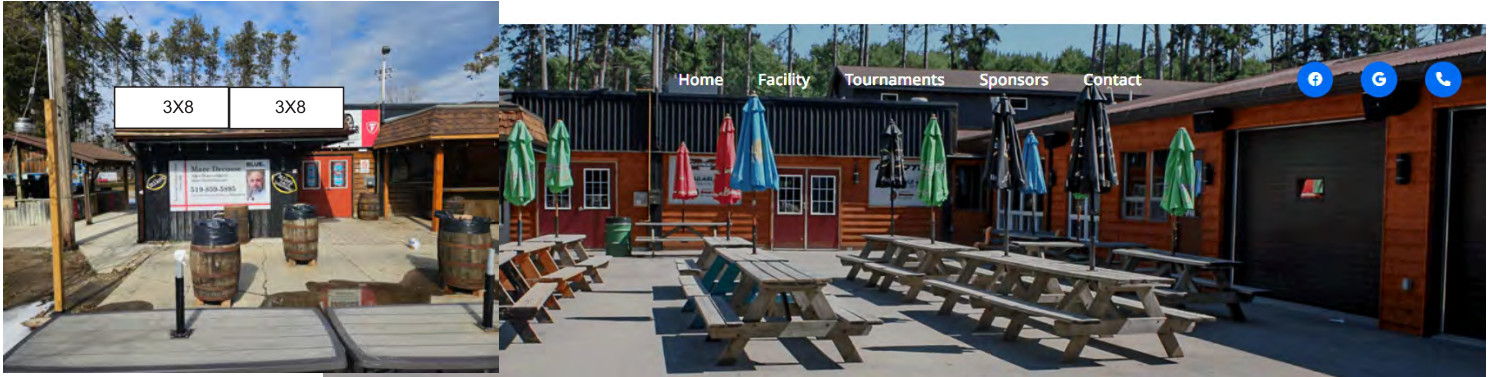

PREMIUM ADVERTISING AREA

Patio/BBQ Area

\$300/YR per 4'x8'
+ 4'X8' Sign \$495
ARTWORK DESIGN & TAXES EXTRA

INSTALLATION & DELIVERY INCLUDED

Above main bar 3'x8'
\$300/YR per 4'x8'
+ 3'X8' Sign \$495

In front of patio 3'x4'
\$300/YR for 3'x4'
\$500/YR 2 sided